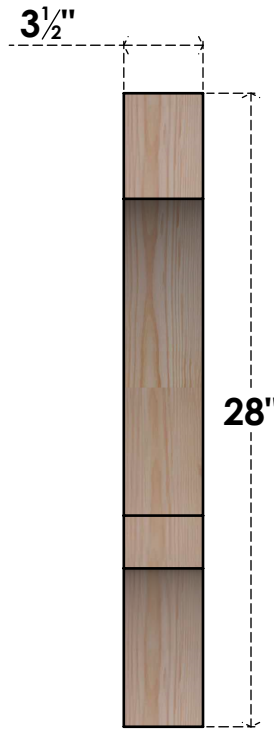

BRC04X22X28BOA00SDF

3 1/2"W X 22"D X 28"H BALBOA SMOOTH BRACE, DOUGLAS FIR

SIDE

FRONT

EKENA MILLWORK
 2300 WEST MAIN ST.
 CLARKSVILLE, TX 75426
 TOLL FREE: 866-607-0453
 WWW.EKENAMILLWORK.COM

NOTES

1. INSTALLATION TO BE COMPLETED IN ACCORDANCE WITH MANUFACTURER'S SPECIFICATIONS.
2. DRAWING MAY NOT BE TO SCALE
3. THIS DRAWING IS INTENDED FOR DESIGN AND PLANNING PURPOSES ONLY.
4. ALL INFORMATION CONTAINED HEREIN WAS CURRENT AT THE TIME OF DEVELOPMENT BUT MUST BE REVIEWED AND APPROVED BY THE PRODUCT MANUFACTURER TO BE CONSIDERED ACCURATE.
5. PRODUCTS ARE NOT KILN DRIED. THIS ITEM IS UNIQUE AND WILL CONTAIN THE NATURAL VARIATIONS THAT THE WOOD SPECIES OFFERS. THIS MAY RESULT IN VARIATIONS UP TO 1/4"