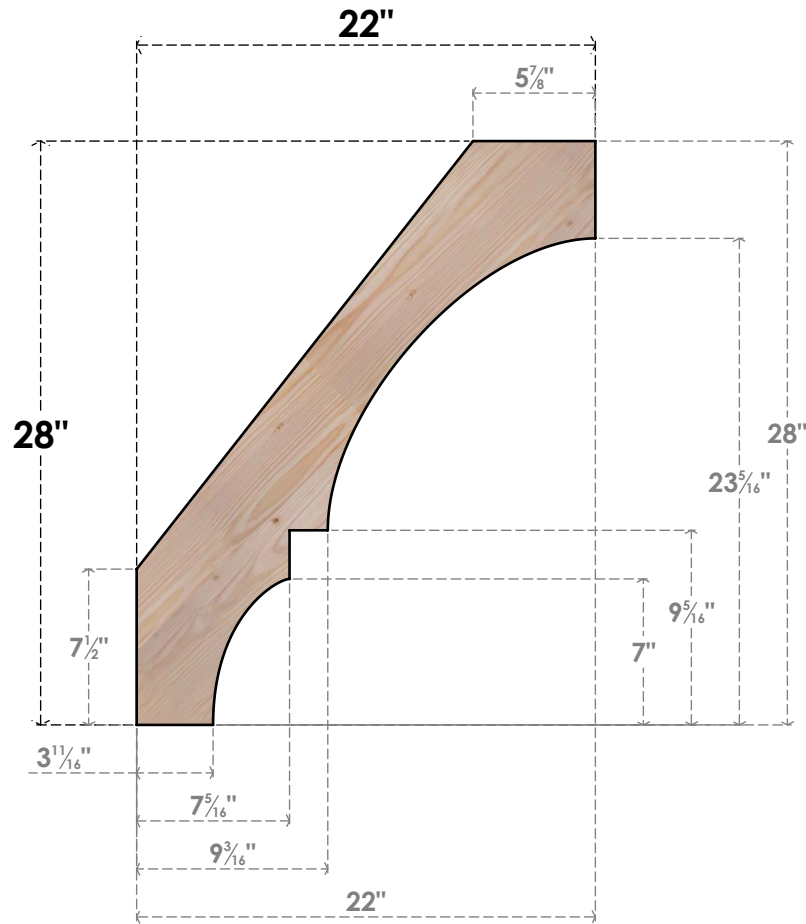

BRC04X22X28BOA00SDF

3 1/2"W X 22"D X 28"H BALBOA SMOOTH BRACE, DOUGLAS FIR

SIDE

FRONT

EKENA MILLWORK
 2300 WEST MAIN ST.
 CLARKSVILLE, TX 75426
 TOLL FREE: 866-607-0453
 WWW.EKENAMILLWORK.COM

NOTES

1. INSTALLATION TO BE COMPLETED IN ACCORDANCE WITH MANUFACTURER'S SPECIFICATIONS.
2. DRAWING MAY NOT BE TO SCALE
3. THIS DRAWING IS INTENDED FOR DESIGN AND PLANNING PURPOSES ONLY.
4. ALL INFORMATION CONTAINED HEREIN WAS CURRENT AT THE TIME OF DEVELOPMENT BUT MUST BE REVIEWED AND APPROVED BY THE PRODUCT MANUFACTURER TO BE CONSIDERED ACCURATE.
5. PRODUCTS ARE NOT KILN DRIED. THIS ITEM IS UNIQUE AND WILL CONTAIN THE NATURAL VARIATIONS THAT THE WOOD SPECIES OFFERS. THIS MAY RESULT IN VARIATIONS UP TO 1/4"